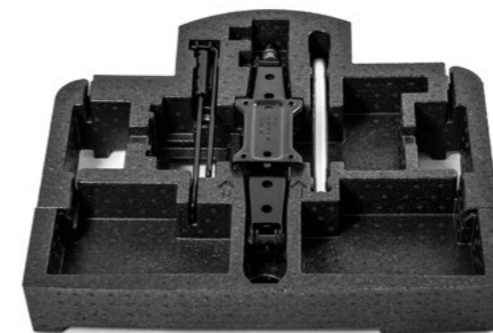

**Mechanical gearbox locking system for LHD**

5E3 071 775 | manual transmission

**18" spare wheel – space saver**

5E3 601 011B | 3.5J × 18" ET25.5 125/70 R18

**Snow chains**

000 091 387AK | for 16" and 17" wheels