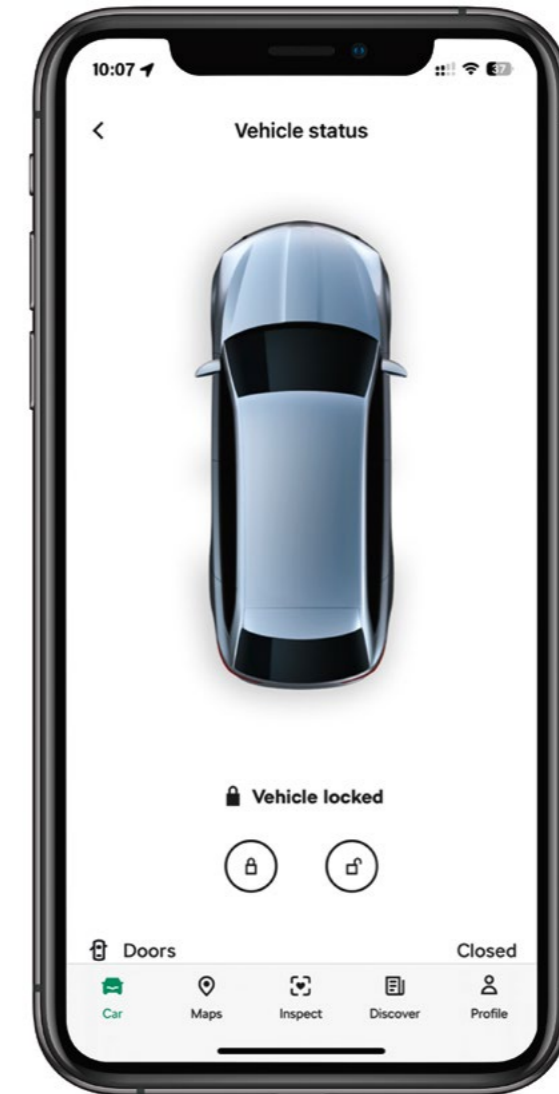

000 051 443J

MyŠkoda

Škoda connect and other digital services in your pocket.

It's about the journey, not just the destination and with the Škoda Octavia, everyone in the vehicle can enjoy the trip. A connected multimedia system makes it easy to communicate with friends and family, get the information you need, and keep you and your passengers happy and entertained while you drive.

With MyŠkoda you can enjoy even greater interaction with your vehicle. Use the app to remotely check the status of your vehicle, lock or unlock it, or display its parking position. Benefit from statistical insights into your last trip and use them to plan a more efficient route next time. The app also offers access to the vehicle manual or allows you to interact with your preferred service partner, with a number of further functions just waiting to be explored.

With MyŠkoda in place, your car remains under your control at all times. The app is available for download via the App Store (iOS) and Google Play (Android). Škoda Connect services are available based on the ordered service bundle: Infotainment Online or Proactive Service and Remote Access.